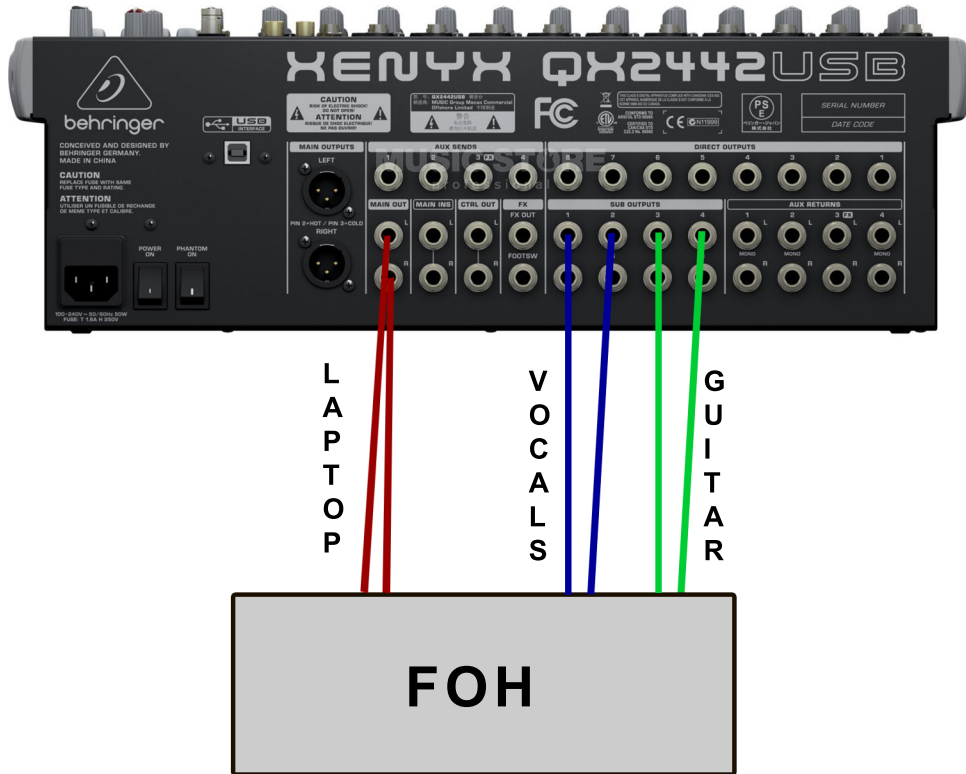

SITARA

Tech Rider SETUP 1 - SOLO

call for clarifications:
+49 171 3558958
Email: sitara@electromantica.de
Listen to the music: www.sitaramusic.de

SITARA

Lead Vocal, Guitar, Electronics

INPUTS:

1. L/R Laptop
2. L/R Vocals inkl. Effects
3. L/R Guitar inkl. Effects

LIGHT Preferences:

Blue, Magenta, Golden

What I bring on stage:

Behringer Onyx QX 2442 Mixer
Laptop, Audio Interface
Guitar, BISS ME-25 Guitar Effects Unit
Guitar Stand
SM 58 Mic
all cables into the mixer

What I need:

Mic Stand
Monitoring
Power Connection
Table
6 x Klinke/Jack connect to FOH

I can bring my own table, mic stand and monitoring if not provided by the location